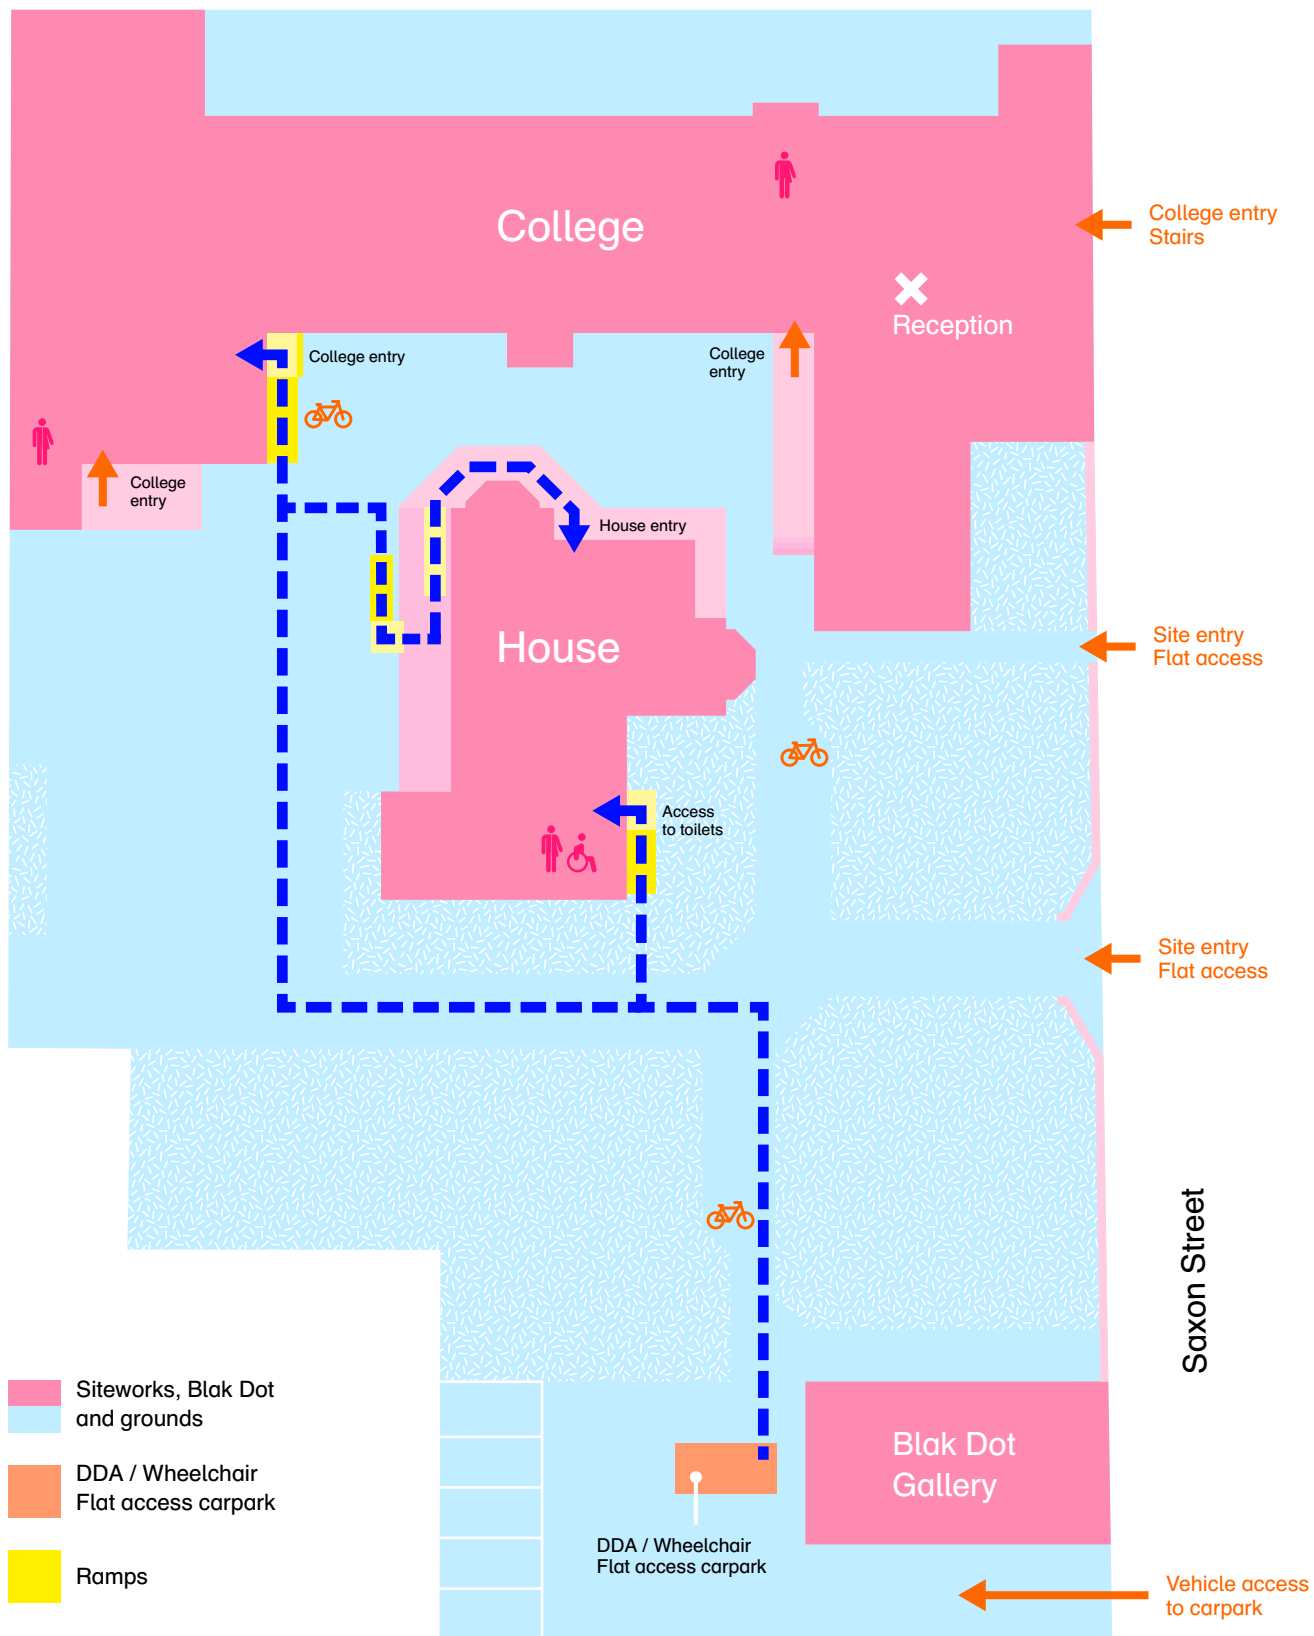

Siteworks

33 Saxon Street

Parking and Pedestrian Access Map

-  Public Transport
Trains, Trams, Buses
-  Pedestrian pathways
from carparks
-  Siteworks
carpark entry
-  Siteworks
and grounds
-  Blak Dot
Gallery
-  Carparks

Phoenix Street

Siteworks, Blak Dot and grounds

DDA / Wheelchair Flat access carpark

Ramps

Wheelchair pathways from carpark

Bike parking

Unisex toilets

Wheelchair accessible toilets

Siteworks
33 Saxon Street

Wheelchair and Building Access Map